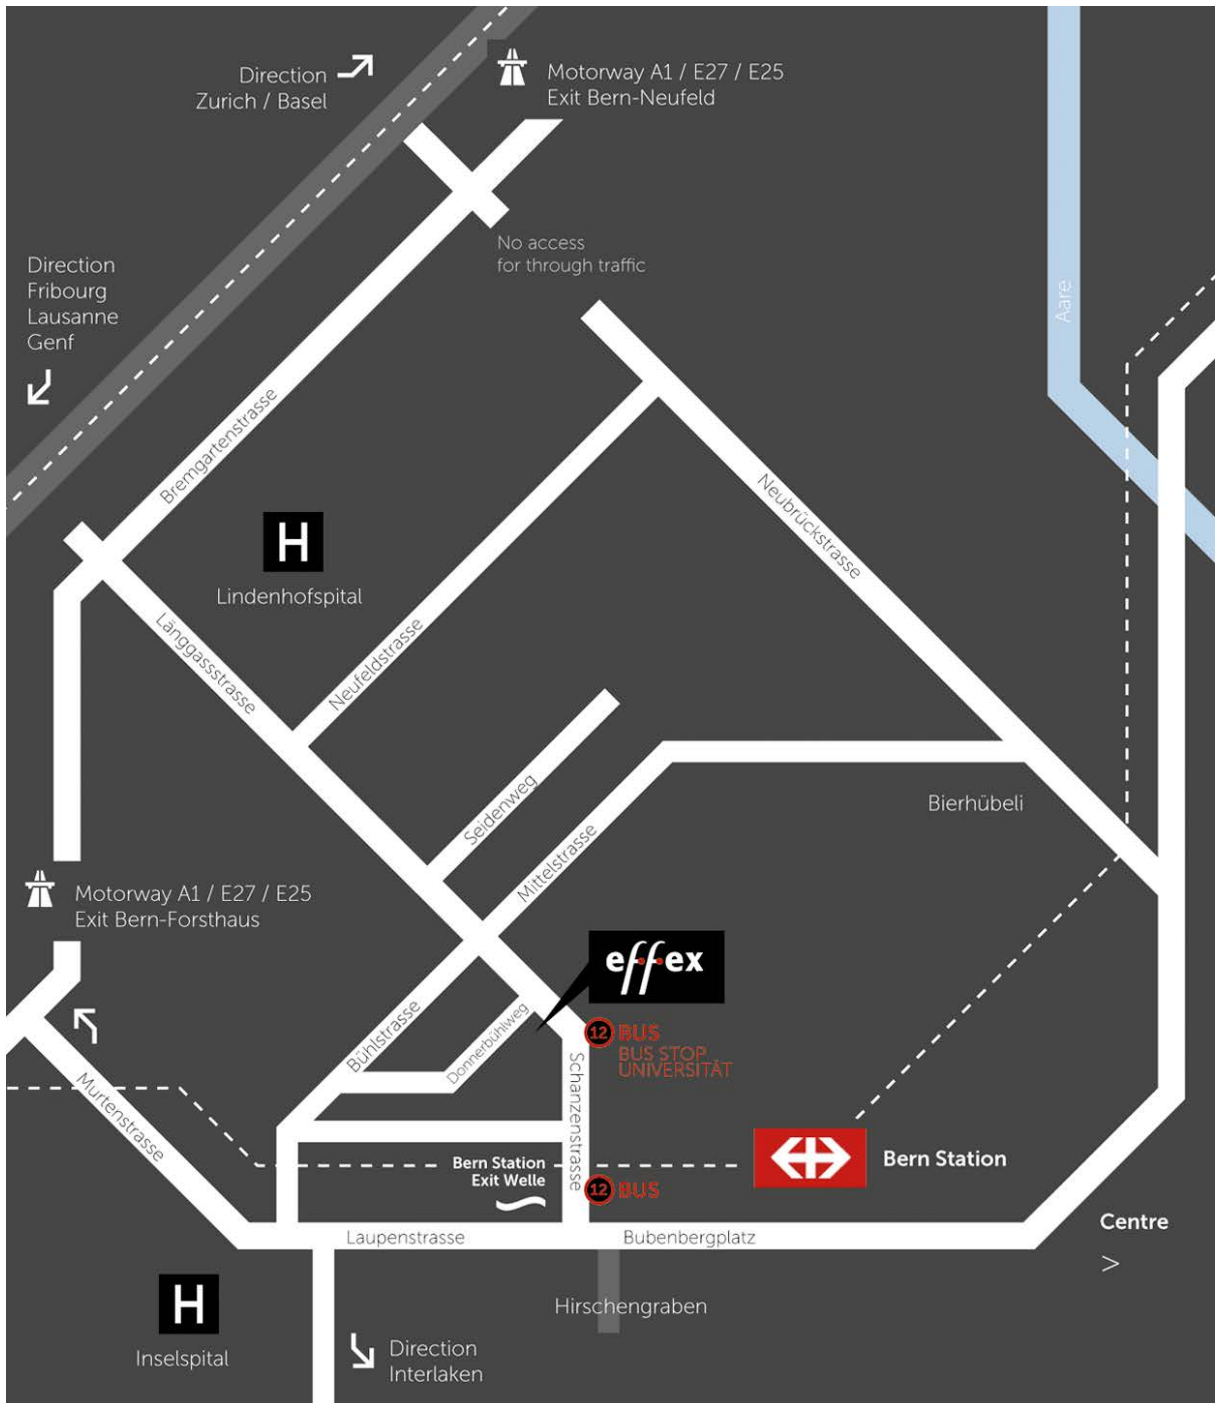

MAP

EFFEX, FALKENPLATZ 11, BERNE

How to reach us:

By car:

From Zurich:

Motorway A1 before reaching Bern bear right at the motorway junction
Wankdorf, continue on the A1 in the direction of Geneva, Lausanne, Fribourg, Neuchâtel,
Bern-Neufeld
Exit Bern-Forsthaus: bear left towards the centre (Zentrum)
At traffic lights turn left into Bremgartenstrasse – direction Länggasse
At the island, take the first exit (Länggassstrasse)
Our office is on the right, about 1000 m down the road.

From Murten/Lausanne:

Motorway A1 before reaching Bern exit Weyermannshaus, bear half-right
Direction Bern-Forsthaus, Zentrum, Insel hospital
Exit Bern-Forsthaus bear left towards the centre (Zentrum)
At traffic lights turn left into Bremgartenstrasse – direction Länggasse
At the island, take the first exit (Länggassstrasse)
Our office is on the right, about 1000 m down the road.

There is no parking available, however, you are likely to find a space
in the blue zone in the quarter.

With public transport:

As of Bern Station:

Exit West/Staircase Wave (Welle) to Schanzenstrasse
Bus stop "Schanzenstrasse" Bus no. 12 (direction Länggasse)
Exit 1st bus stop "Universität"
The entrance to our office, Falkenpaltz 11 is on the opposite side of the road.